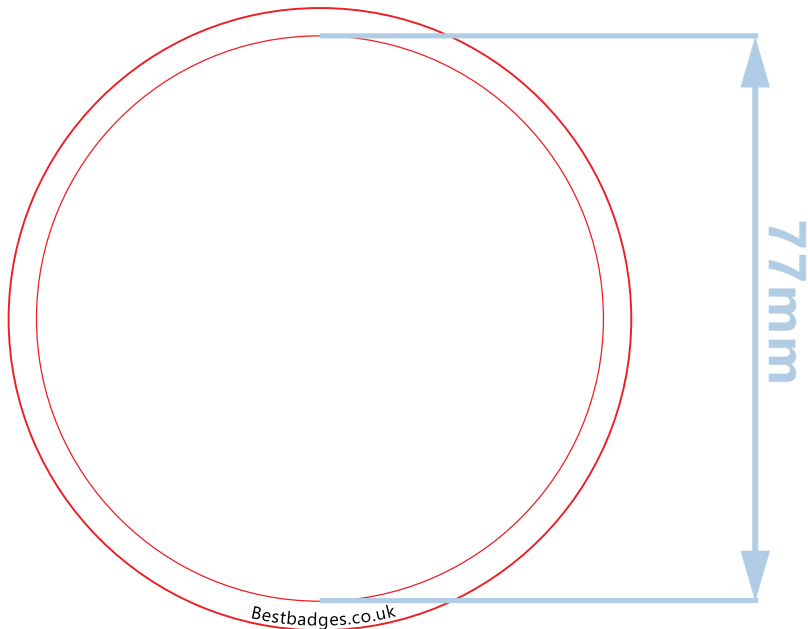

Email: info@bestbadges.co.uk

Tel: 01473 809291

Fax: 01473 809294

www.bestbadges.co.uk

**The inside red circle shows the approximate area of the badge face.
The area to the second circle shows the bleed area which is used to wrap
around the edges of the badge.**