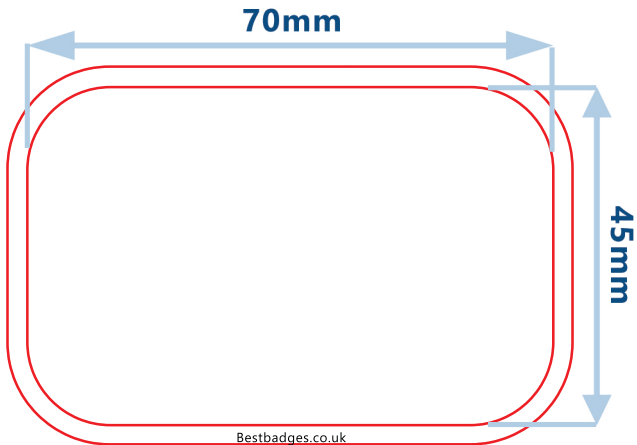

Email: info@bestbadges.co.uk

Tel: 01473 809291

Fax: 01473 809294

www.bestbadges.co.uk

**The inside red guideline shows the approximate area of the badge face.
The area to the outer guideline is the bleed area which is used to wrap
around the edges of the badge.**