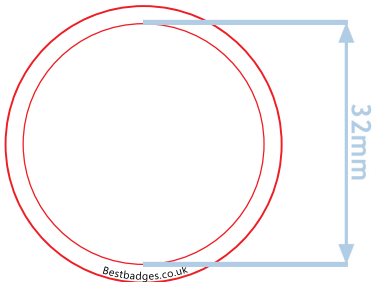

Email: info@bestbadges.co.uk

Tel: 01473 809291

Fax: 01473 809294

www.bestbadges.co.uk

**The inside red circle shows the approximate area of the badge face.
The area to the second circle shows the bleed area which is used to wrap
around the edges of the badge.**