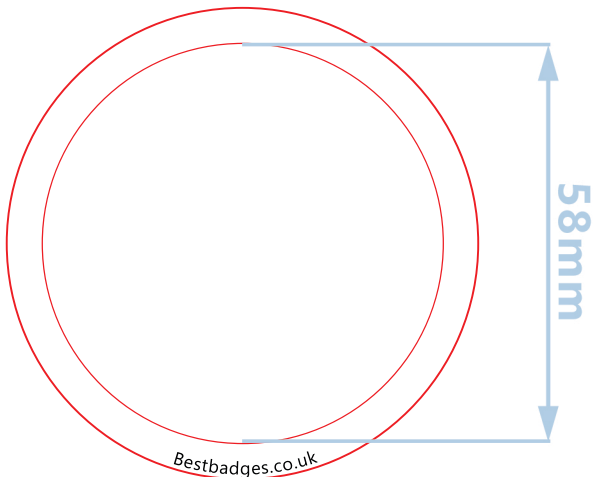

Email: [info@bestbadges.co.uk](mailto:info@bestbadges.co.uk)

Tel: 01473 809291

Fax: 01473 809294

[www.bestbadges.co.uk](http://www.bestbadges.co.uk)

**The inside red circle shows the approximate area of the badge face.  
The area to the second circle shows the bleed area which is used to wrap  
around the edges of the badge.**