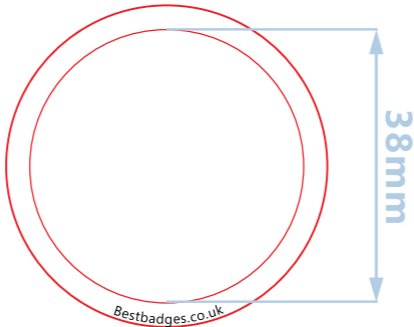

Email: [info@bestbadges.co.uk](mailto:info@bestbadges.co.uk)

Tel: 01473 809291

Fax: 01473 809294

[www.bestbadges.co.uk](http://www.bestbadges.co.uk)

**The inside red circle shows the approximate area of the badge face.  
The area to the second circle shows the bleed area which is used to wrap  
around the edges of the badge.**