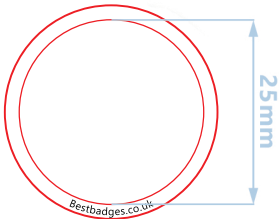

Email: [info@bestbadges.co.uk](mailto:info@bestbadges.co.uk)

Tel: 01473 809291

Fax: 01473 809294

[www.bestbadges.co.uk](http://www.bestbadges.co.uk)

**The inside red circle shows the approximate area of the badge face.  
The area to the second circle shows the bleed area which is used to wrap  
around the edges of the badge.**