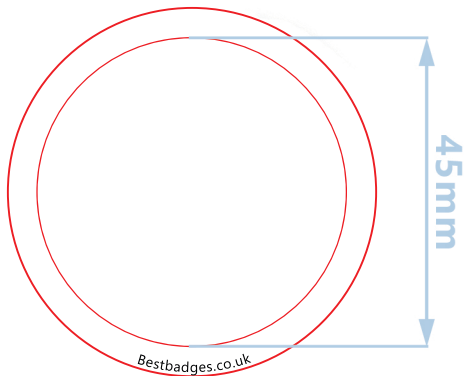

Email: info@bestbadges.co.uk

Tel: 01473 809291

Fax: 01473 809294

www.bestbadges.co.uk

**The inside red circle shows the approximate area of the badge face.
The area to the second circle shows the bleed area which is used to wrap
around the edges of the badge.**