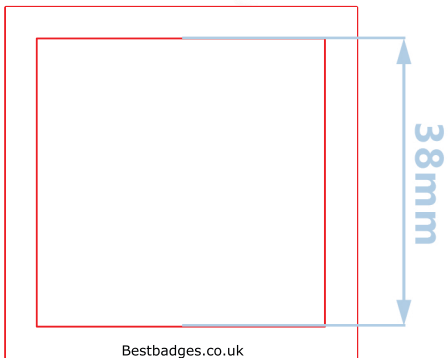

Email: info@bestbadges.co.uk

Tel: 01473 809291

Fax: 01473 809294

www.bestbadges.co.uk

**The inside red square shows the approximate area of the badge face.
The area to the outer square shows the bleed area which is used to wrap
around the edges of the badge.**